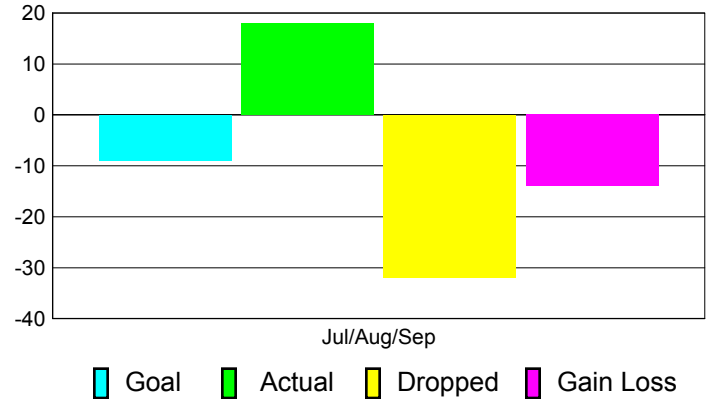

Membership Results 2012-2013

Goal, New, Dropped, Gain/Loss

Comparison of Membership Gain/Loss

Current Year Compared to the Previous Year