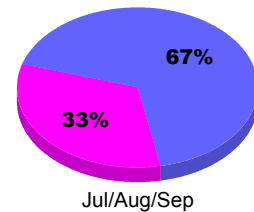

**Membership Results
2012-2013**

**Membership
2011-2012**

Month	Net Memb Goal	Actual New Memb	Actual Dropped Memb	Gain/Loss of Memb	Gain/Loss of Memb
Jul/Aug/Sep	-9	18	-32	-14	-26
Totals	-9	18	-32	-14	-26

Membership Results 2012-2013

Goal, New, Dropped, Gain/Loss

Comparison of Membership Gain/Loss

Current Year Compared to the Previous Year

Gender Comparison 2012-2013

Jul/Aug/Sep

Male Female